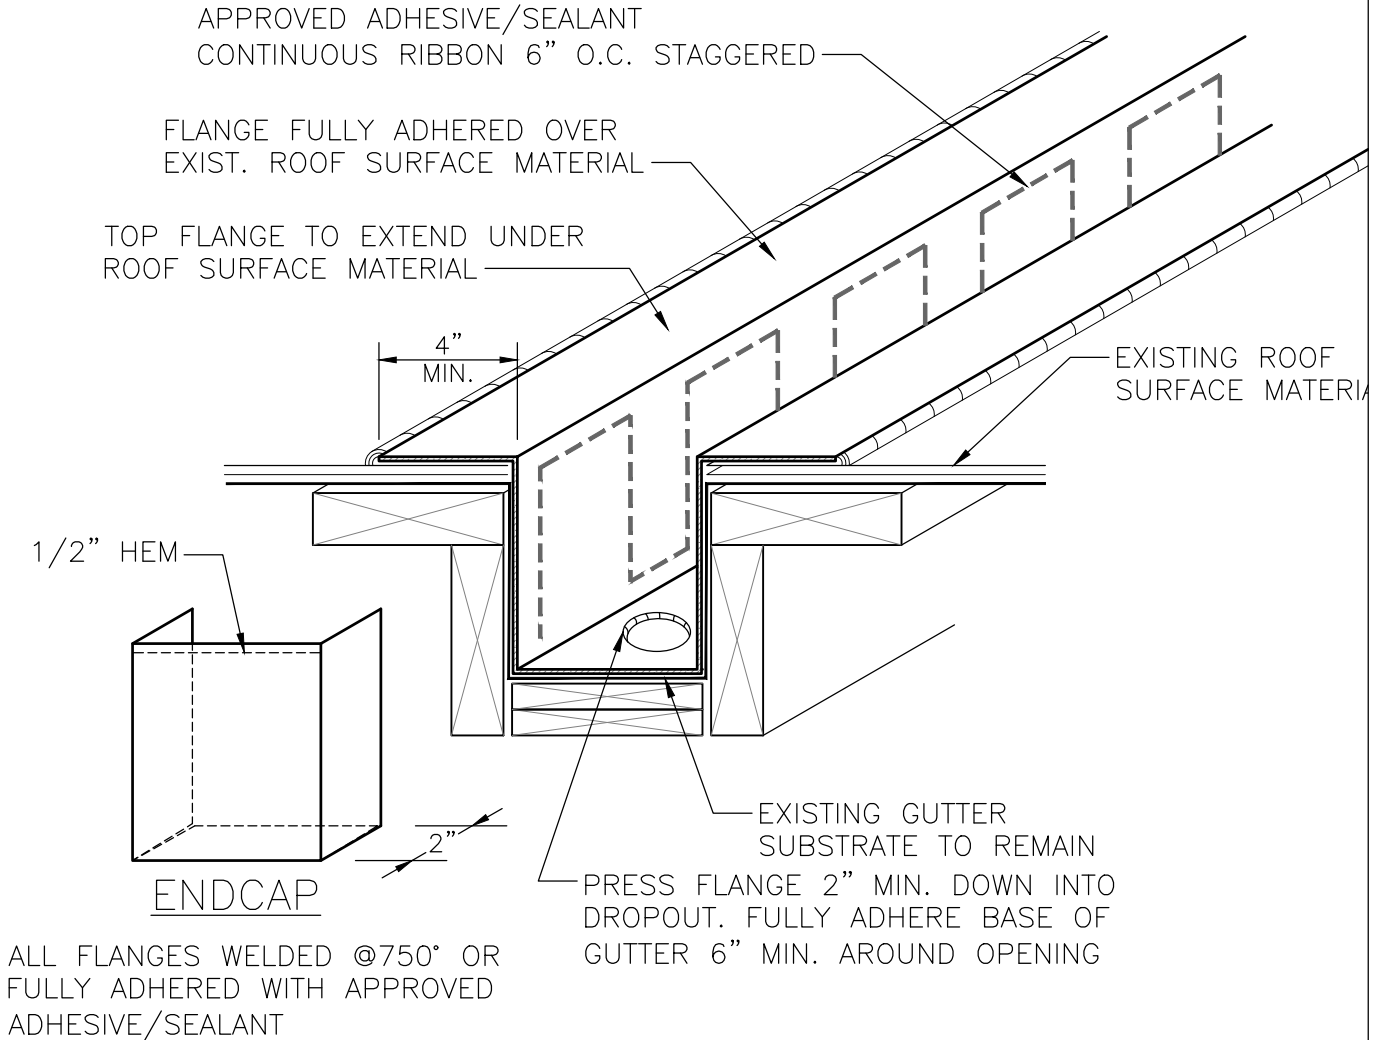

INTERNAL GUTTER LINING WITH EDGE TERMINATION EXPOSED

NOTE:

1. OPTION #1. EXPOSED EDGE TERMINATION – 10 YR WARRANTY
2. INSTALL GREENWELD WITH DIMPLE SIDE DOWN
3. INTERNAL GUTTER SEAMS 2" LAPS MIN.

DRAWINGS ON 8 1/2"x11 TITLE BLOCKS ARE NOT TO SCALE.